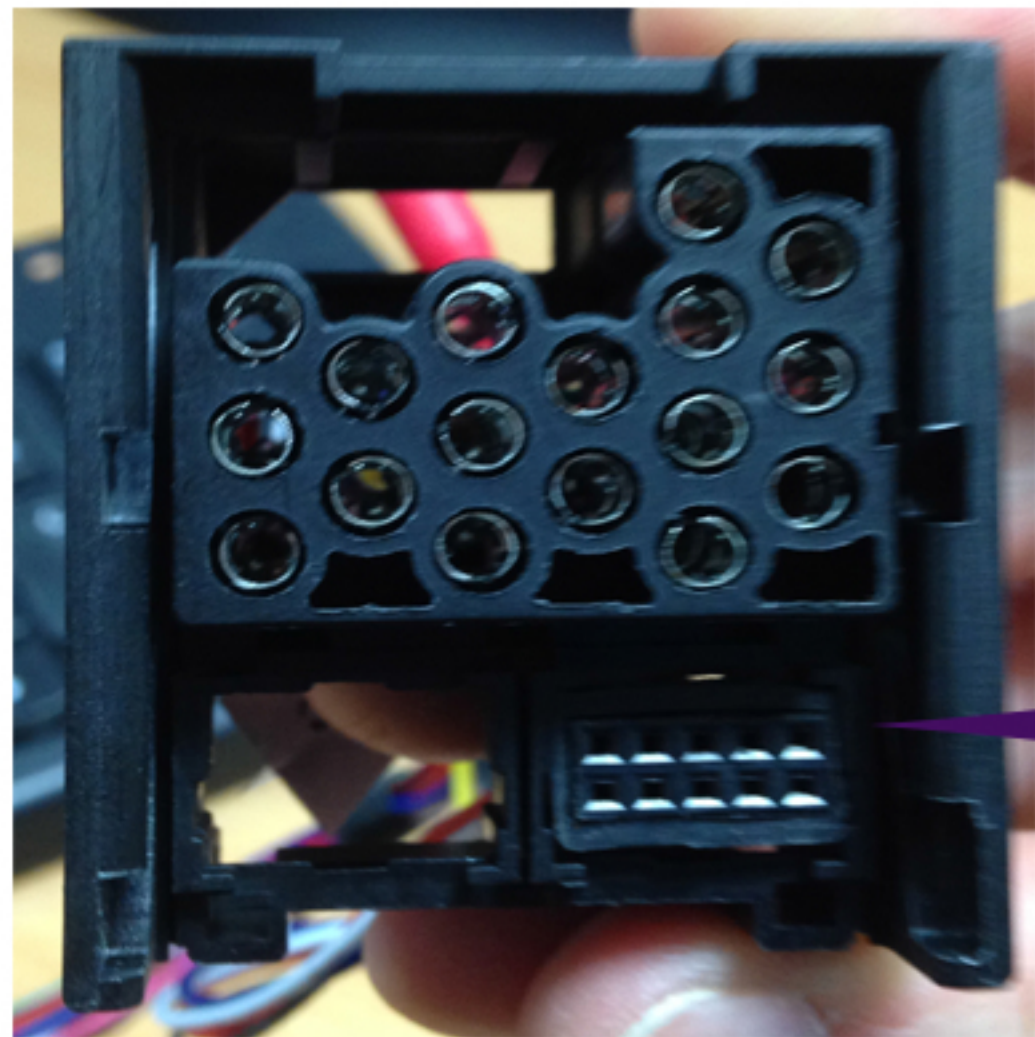

CTABMBT007 Useful Tips

This small connector needs to be connected to the large connector on the radio

To identify the way the connector connects to the radio, the cut out indicates the bottom of the connector

If the large connector is plugged into the radio then the small connector will go in the left hand connector of the radio. The diagrams shows both the connector side and the wire side