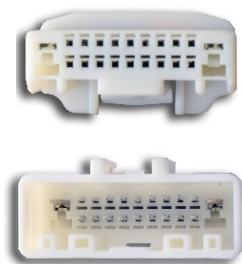

Dedicated wiring (Nissan/FCA/PSA)

M-347 4915

DSPA Nissan power cable