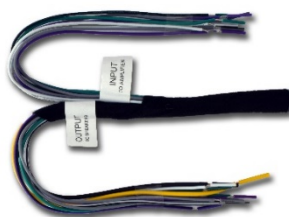

SMART DSP AMPLIFIER M-DSPA.500

Hi-Resolution A2DP audio streaming Bluetooth

By activating the Bluetooth audio connection, the M-DSPA.500 allows you to play music files via the A2DP audio streaming function. With the main applications of your mobile device you can listen to your music on your device or through the services that these music provide.

Google Play Music

SMART DSP AMPLIFIER M-DSPA. 500

MACROM

Installation diagram

SMART DSP AMPLIFIER M-DSPA. 500

Dedicated wiring

EAN	SKU	Descrizione
5390482015131	M-347 4900	DSPA Universal power cable
5390482015148	M-347 4910	DSPA VW / BMW power cable
5390482015155	M-347 4911	DSPA New VW power cable
5390482015162	M-347 4912	DSPA Mercedes power cable
5390482015179	M-347 4913	DSPA Kia / Hyundai power cable
5390482015186	M-347 4914	DSPA Hyundai-2016 power cable
5390482015193	M-347 4915	DSPA Nissan power cable
5390482015209	M-347 4916	DSPA ISO power cable
5390482150221	M-347 4917	DSPA FCA power cable
5390482150238	M-347 4918	DSPA PSA power cable
5390482150269	M-347 49.EX	DSPA 1,5 m extension cable
5390482150276	M-347 49.LD	DSPA Resistive load

SMART DSP AMPLIFIER M-DSPA. 500

Dedicated wiring (Universal/ISO)

M-347 4900

DSPA Universal power cable

M-347 4916

DSPA ISO power cable

M-347 49.RL

DSPA Resistive load