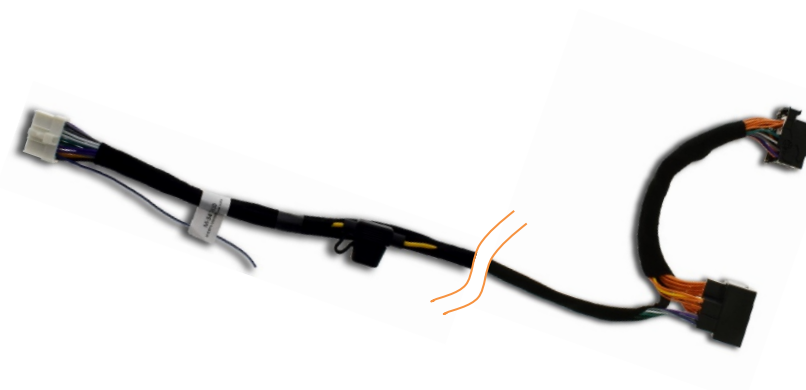

SMART DSP AMPLIFIER M-DSPA.500

Hi-Resolution A2DP audio streaming Bluetooth

By activating the Bluetooth audio connection, the M-DSPA.500 allows you to play music files via the A2DP audio streaming function. With the main applications of your mobile device you can listen to your music on your device or through the services that these music provide.

Google Play Music

SMART DSP AMPLIFIER M-DSPA. 500

MACROM

Installation diagram

SMART DSP AMPLIFIER M-DSPA. 500

Dedicated wiring

EAN	SKU	Descrizione
5390482015131	M-347 4900	DSPA Universal power cable
5390482015148	M-347 4910	DSPA VW / BMW power cable
5390482015155	M-347 4911	DSPA New VW power cable
5390482015162	M-347 4912	DSPA Mercedes power cable
5390482015179	M-347 4913	DSPA Kia / Hyundai power cable
5390482015186	M-347 4914	DSPA Hyundai-2016 power cable
5390482015193	M-347 4915	DSPA Nissan power cable
5390482015209	M-347 4916	DSPA ISO power cable
5390482150221	M-347 4917	DSPA FCA power cable
5390482150238	M-347 4918	DSPA PSA power cable
5390482150269	M-347 49.EX	DSPA 1,5 m extension cable
5390482150276	M-347 49.LD	DSPA Resistive load

SMART DSP AMPLIFIER M-DSPA. 500

Dedicated wiring (Universal/ISO)

M-347 4900

DSPA Universal power cable

M-347 4916

DSPA ISO power cable

M-347 49.RL

DSPA Resistive load